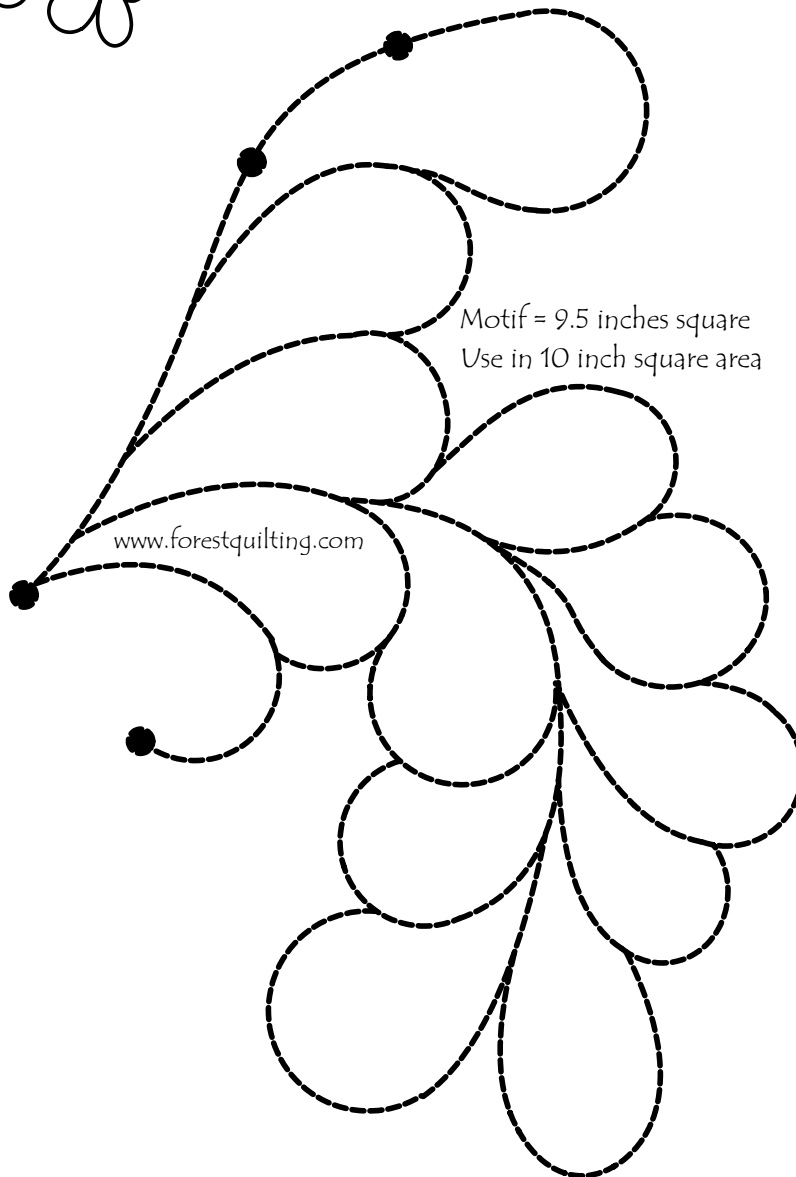

FOREST QUILTING

www.forestquilting.com

Dreamy Motif

February 2008

Patrice Trnka Adams

Motif = 9.5 inches square
Use in 10 inch square area

www.forestquilting.com