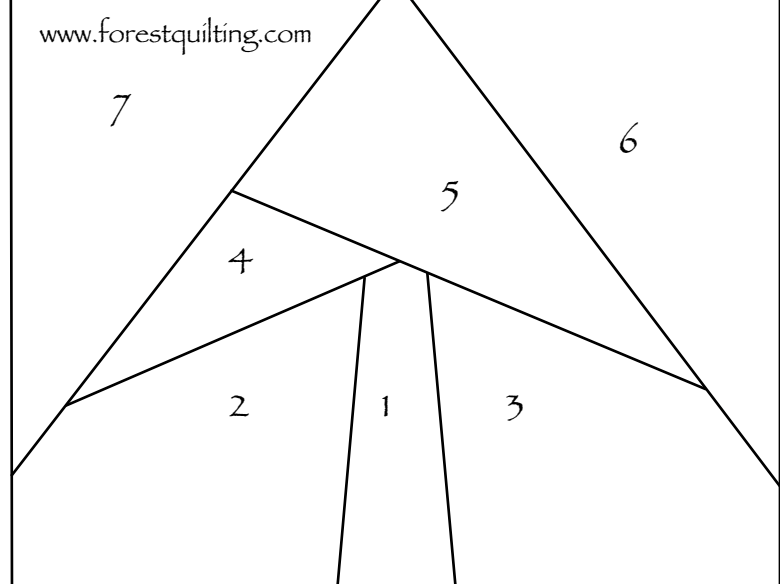

FOREST QUILTING

www.forestquilting.com
Patrice Trnka Adams

Carlson Pine

Carlson Pine 3 units = 4 x 7 inch block

Patrice Trnka Adams 1/4 inch seam allowance

Carlson Pine 3 units = 4 x 7 inch block

Patrice Trnka Adams 1/4 inch seam allowance

Patrice Trnka Adams

1/4 inch seam allowance

www.forestquilting.com

Carlson Pine

3 units = 4 x 7 inch block