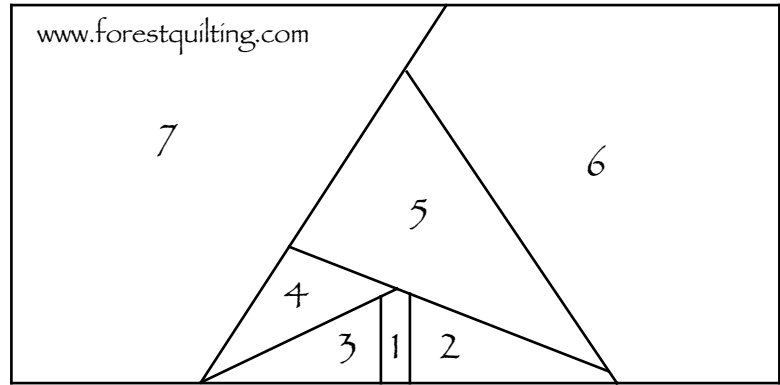

FOREST QUILTING

www.forestquilting.com
Patrice Trnka Adams

Carlson Pine

Carlson Pine 3 units = 4 x 7 inch block

Patrice Trnka Adams 1/4 inch seam allowance

Carlson Pine 3 units = 4 x 7 inch block

Patrice Trnka Adams 1/4 inch seam allowance

Patrice Trnka Adams

1/4 inch seam allowance

www.forestquilting.com

Carlson Pine

3 units = 4 x 7 inch block