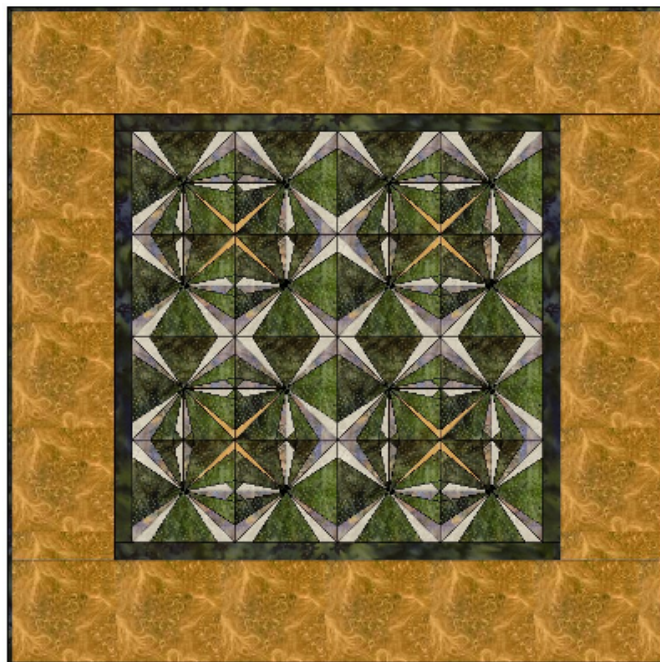

FOREST QUILTING

www.forestquilting.com

OHIO STAR - Circa 1930

October 2011

Ohio Star Circa 1930 Wallhanging
38.5 x 38.5 inches

8 - # 1 Blocks

8 - #2 Blocks

Inside border = 1 inch wide finished

Outside border = 6 inches wide finished

Binding = .25 inches wide

OHIO STAR - Circa 1930

October 2011

OHIO STAR - Circa 1930

October 2011