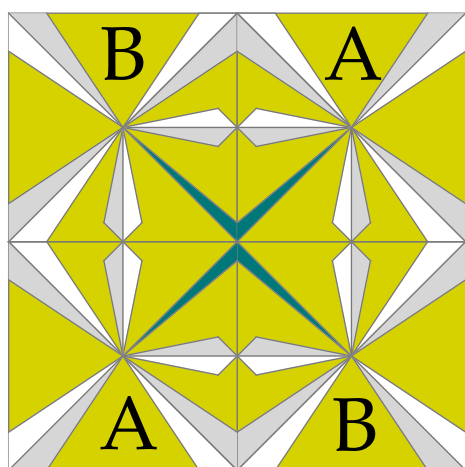

FOREST QUILTING

www.forestquilting.com

OHIO STAR - Circa 1930

October 2011

Ohio Star Circa 1930 Wallhanging
38.5 x 38.5 inches

8 - # 1 Blocks

8 - #2 Blocks

Inside border = 1 inch wide finished

Outside border = 6 inches wide finished

Binding = .25 inches wide

OHIO STAR - Circa 1930

October 2011

OHIO STAR - Circa 1930

October 2011