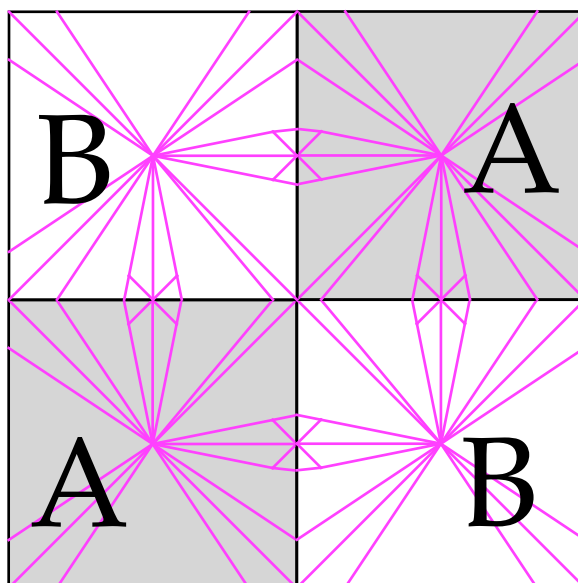

FOREST QUILTING

www.forestquilting.com

OHIO STAR - Circa 1930

October 2011

Ohio Star Circa 1930 Wallhanging
38.5 x 38.5 inches

8 - # 1 Blocks

8 - #2 Blocks

Inside border = 1 inch wide finished

Outside border = 6 inches wide finished

Binding = .25 inches wide

OHIO STAR - Circa 1930

October 2011

OHIO STAR - Circa 1930

October 2011