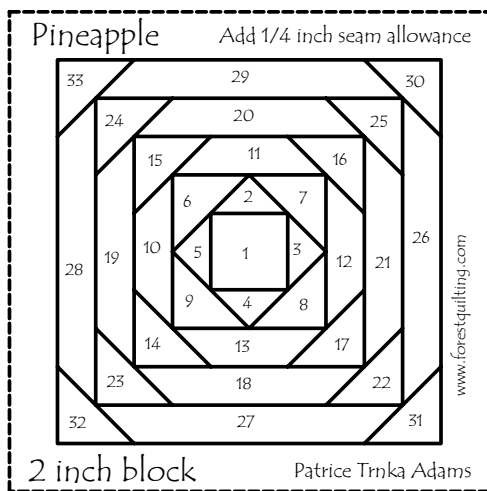

## Pineapple Block

August 2008

Patrice Trnka Adams

Miniature Pineapple Wallhanging  
Completed size 16.5 x 16.5 inches

Pineapple block size = 4 inches square  
Inside border = 2 inches  
Binding = .25 inches