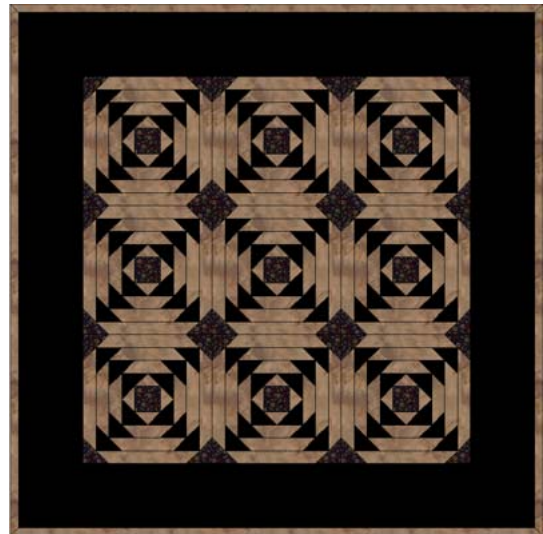

## Pineapple Block

August 2008

Patrice Trnka Adams

Miniature Pineapple Wallhanging  
Completed size 16.5 x 16.5 inches

Pineapple block size = 4 inches square  
Inside border = 2 inches  
Binding = .25 inches