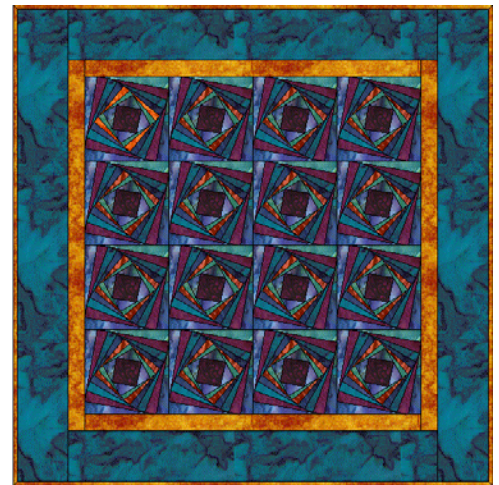

FOREST QUILTING

www.forestquilting.com

Log Cabin Spin

September 2007

Patrice Trnka Adams

5 inch block

Log Cabin Spin Wallhanging

16 - 5 inch Log Cabin Spin blocks

Inside Border = 1 inch

Outside Border = 3.25 inches

Binding = .25 inch

Log Cabin Spin Wallhanging
29 X 29 inches