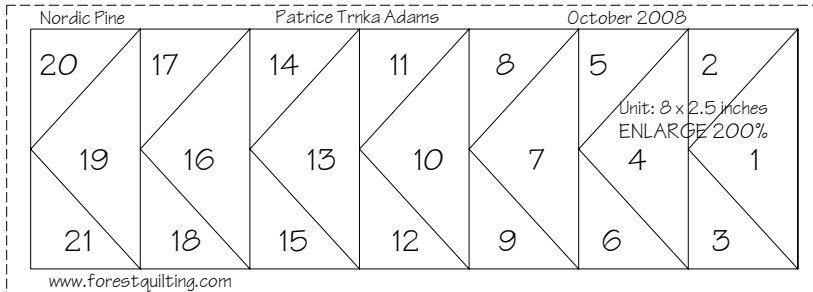

### Nordic Pine Wallhanging

16.5 x 26.5 inches

Inside border = 1 inch

Outside border = 3 inches

Binding = .25 inch