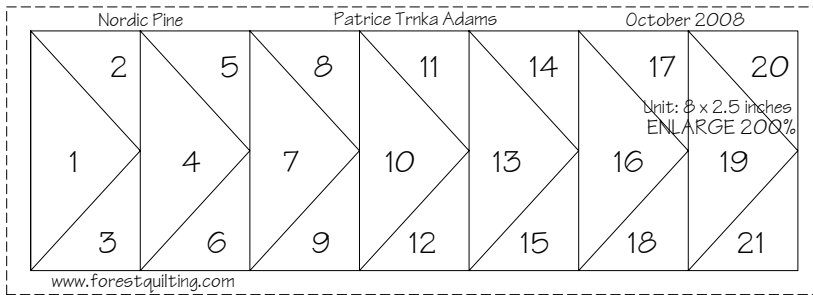

### Nordic Pine Wallhanging

16.5 x 26.5 inches

Inside border = 1 inch

Outside border = 3 inches

Binding = .25 inch