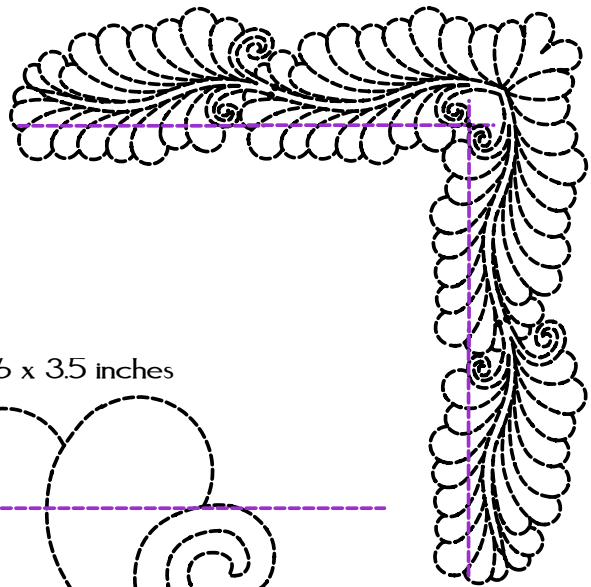

FOREST QUILTING

www.forestquilting.com

Bethel Motif

March 2010

Patrice Trnka Adams