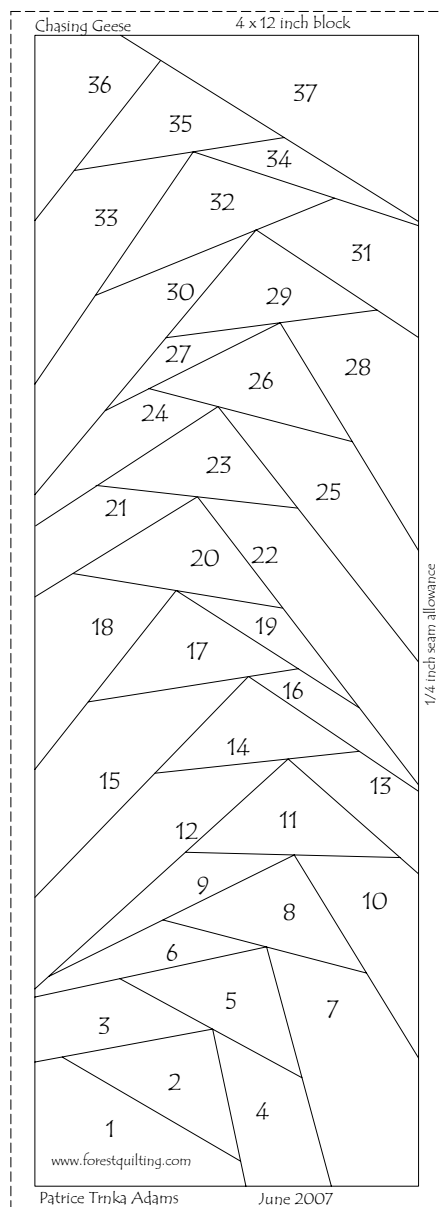

FOREST QUILTING

www.forestquilting.com

Chasing Geese

June 2007

Patrice Trnka Adams

2 completed Chasing Geese Blocks
Sashing = 3/4 inch
Inside Border = 3/4 inch
Outside Border = 2 1/2 inch
Binding = 1/4 inch

Completed block = 4 x 12 inches

15.75 x 19 inch wallhanging

ENLARGE 200% TO FULLSIZE
4 X 12 INCH BLOCK