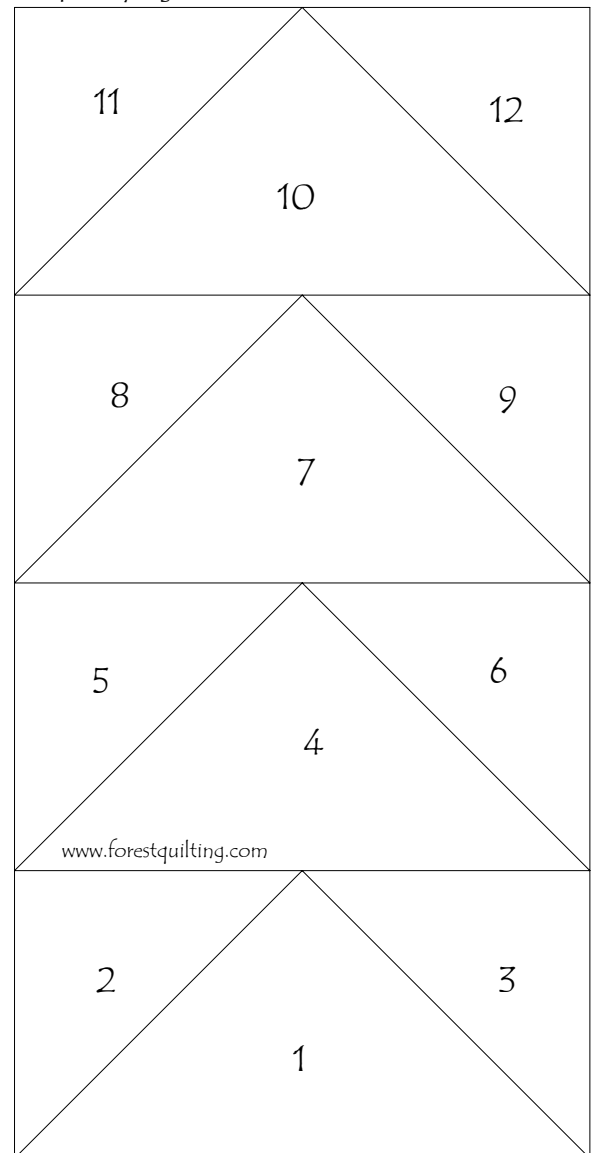

FOREST QUILTING

www.forestquilting.com

SIMPLE FLYING GEESE

September 2008

Patrice Trnka Adams

Flying Geese Placemat

12.5 x 20.5 inches

4 Flying Geese blocks

Center block = 12 x 14 inches (finished)

Binding = 1/4 inch

Simple Flying Geese

3 x 6 inch block

Patrice Trnka Adams

Simple Flying Geese

3 x 6 inch block

Patrice Trnka Adams