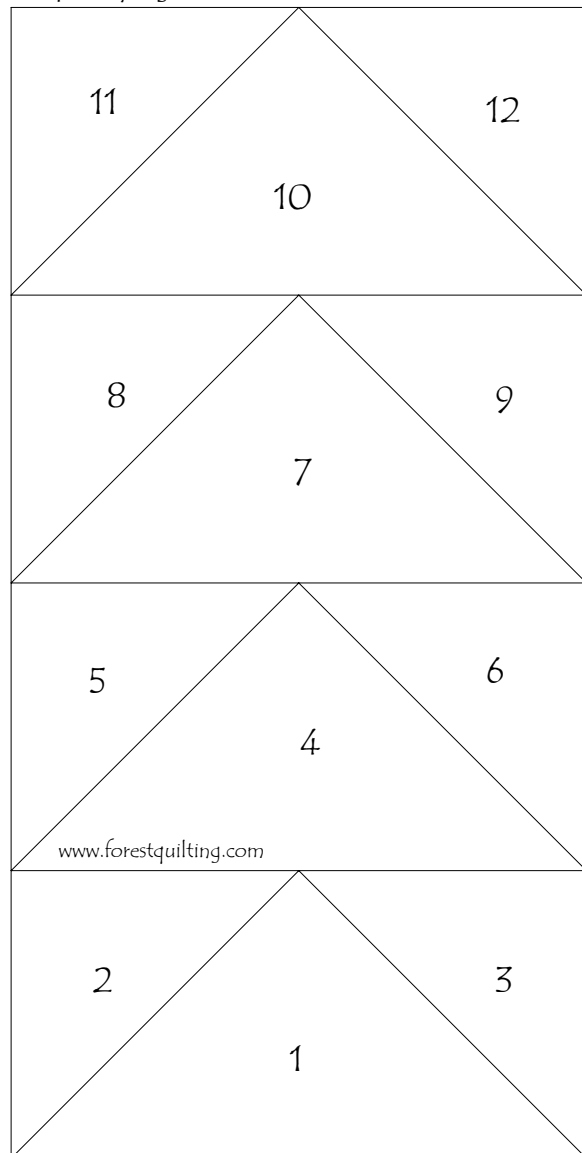

FOREST QUILTING

www.forestquilting.com

SIMPLE FLYING GEESE

September 2008

Patrice Trnka Adams

Flying Geese Placemat

12.5 x 20.5 inches

4 Flying Geese blocks

Center block = 12 x 14 inches (finished)

Binding = 1/4 inch

Simple Flying Geese

3 x 6 inch block

Patrice Trnka Adams

Simple Flying Geese

3 x 6 inch block

Patrice Trnka Adams