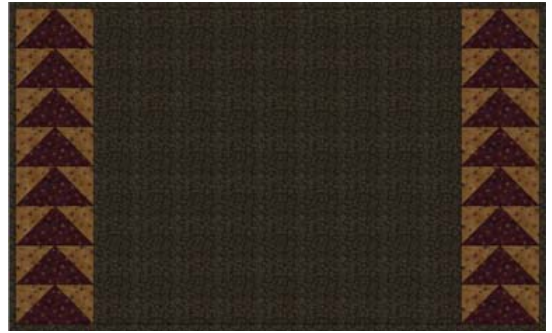

FOREST QUILTING

www.forestquilting.com

SIMPLE FLYING GEESE

September 2008

Patrice Trnka Adams

Flying Geese Placemat

12.5 x 20.5 inches

4 Flying Geese blocks

Center block = 12 x 14 inches (finished)

Binding = 1/4 inch

Simple Flying Geese

3 x 6 inch block

Patrice Trnka Adams

Simple Flying Geese

3 x 6 inch block

Patrice Trnka Adams