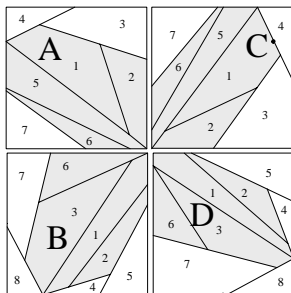

## Four Leaf Luck

Patrice Trnka Adams  
July 2005

Four Leaf Luck Wallhanging  
38.5 X 38.5 inches

- 9 - 8 inch Four Leaf Luck Blocks
- Sashing - 1 inch
- Border 1 - 1 inch
- Border 2 - 5 inches
- Binding - 1/4 inch

Four Leaf Luck July 2005

Finished 8 inch block

Patrice Trnka Adams

Four Leaf Luck July 2005

Finished 8 inch block

Patrice Trnka Adams

# FOREST QUILTING

www.forestquilting.com

Four Leaf Luck

Patrice Trnka Adams

July 2005