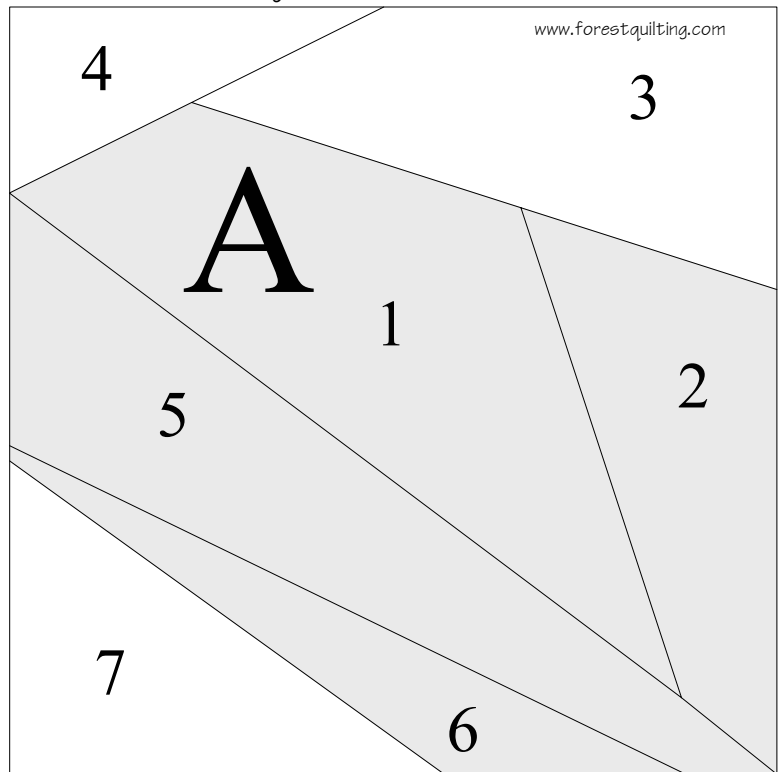

Four Leaf Luck July 2005

Finished 8 inch block