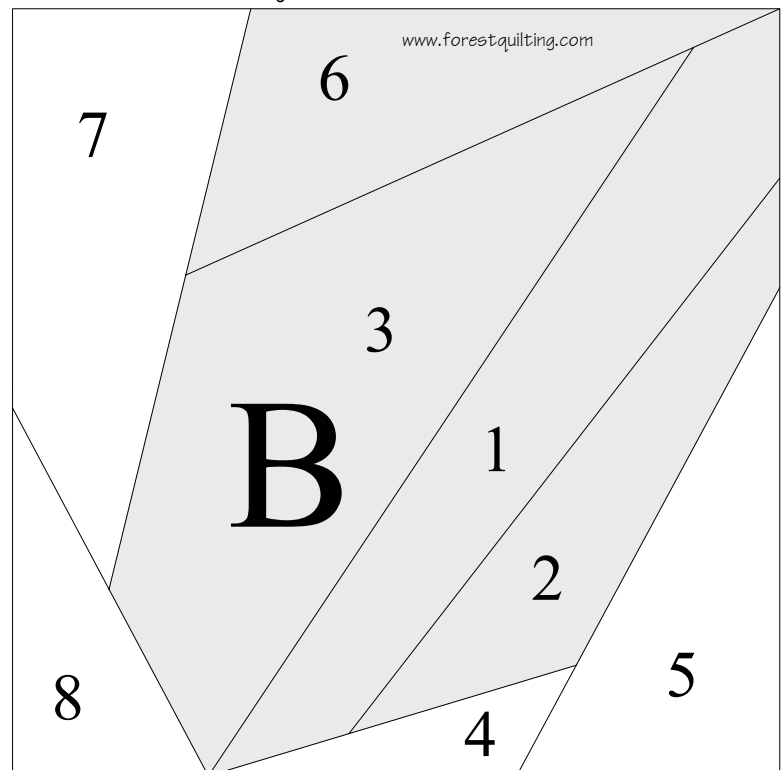

## Four Leaf Luck

Patrice Trnka Adams  
July 2005

Four Leaf Luck Wallhanging  
38.5 X 38.5 inches

- 9 - 8 inch Four Leaf Luck Blocks
- Sashing - 1 inch
- Border 1 - 1 inch
- Border 2 - 5 inches
- Binding - 1/4 inch

Four Leaf Luck July 2005

Finished 8 inch block

Patrice Trnka Adams

Four Leaf Luck July 2005

Finished 8 inch block

Patrice Trnka Adams