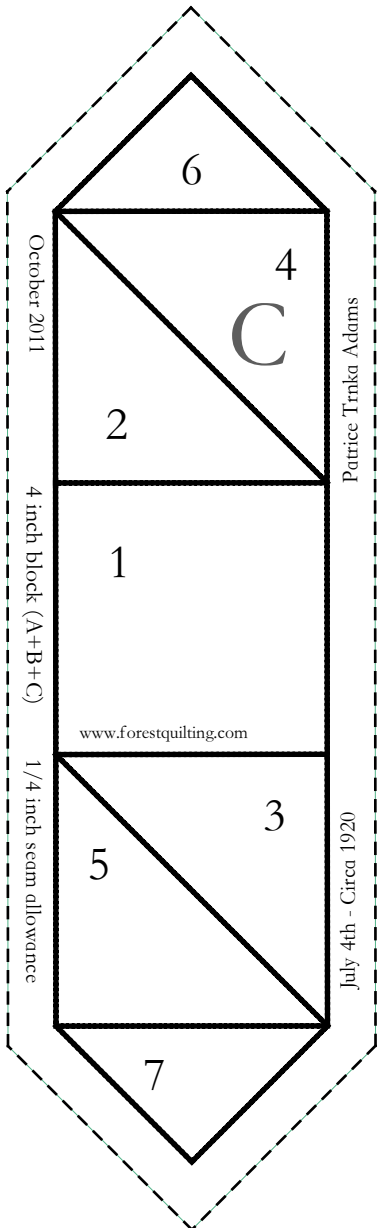

FOREST QUILTING

www.forestquilting.com

July 4th - Circa 1920

Wallhanging - 25.5 x 25.5 inches
 12 - July 4th blocks
 12 - Blue blocks - finished 4 inches
 Inside Border - 1 inch wide
 Outside Border - 4 inches wide
 Binding - .25 inches wide

FOREST QUILTING

www.forestquilting.com

July 4th - Circa 1920