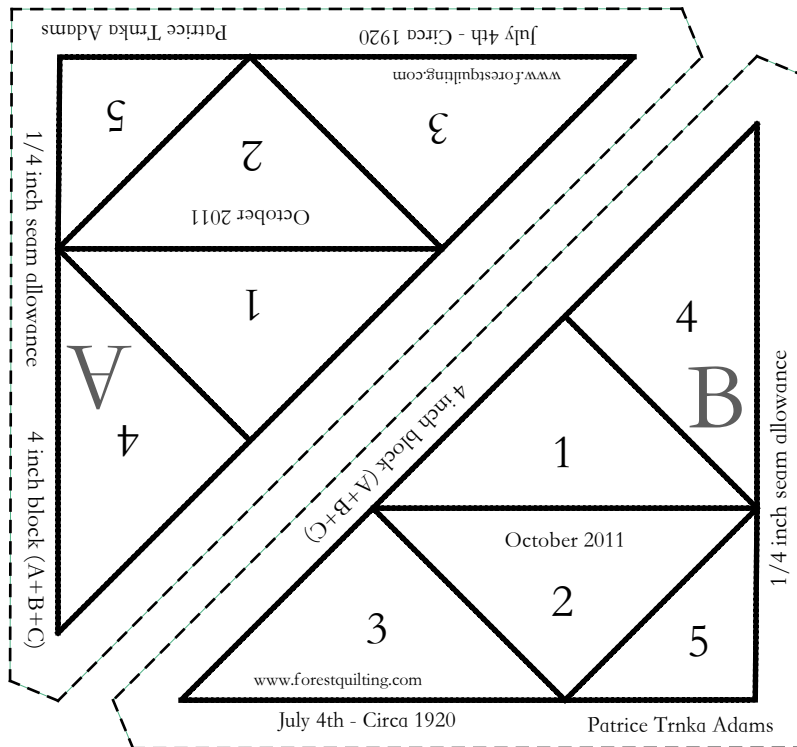

FOREST QUILTING

www.forestquilting.com

July 4th - Circa 1920

Wallhanging - 25.5 x 25.5 inches
 12 - July 4th blocks
 12 - Blue blocks - finished 4 inches
 Inside Border - 1 inch wide
 Outside Border - 4 inches wide
 Binding - .25 inches wide

FOREST QUILTING

www.forestquilting.com

July 4th - Circa 1920