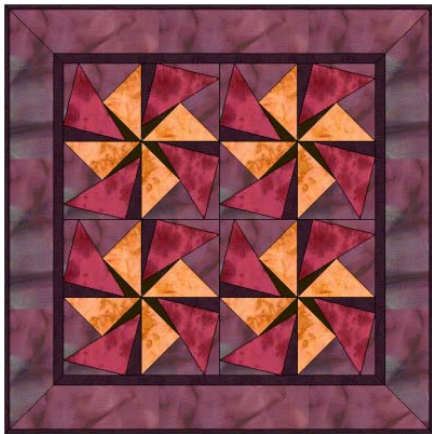

## Motion

May 2007

Patrice Trnka Adams

22 X 22 inch wall hanging

4 Motion Blocks (16 units)

Inside border = 1/2 inch

Border Two = 2.25 inches

Binding = 1/4 inch