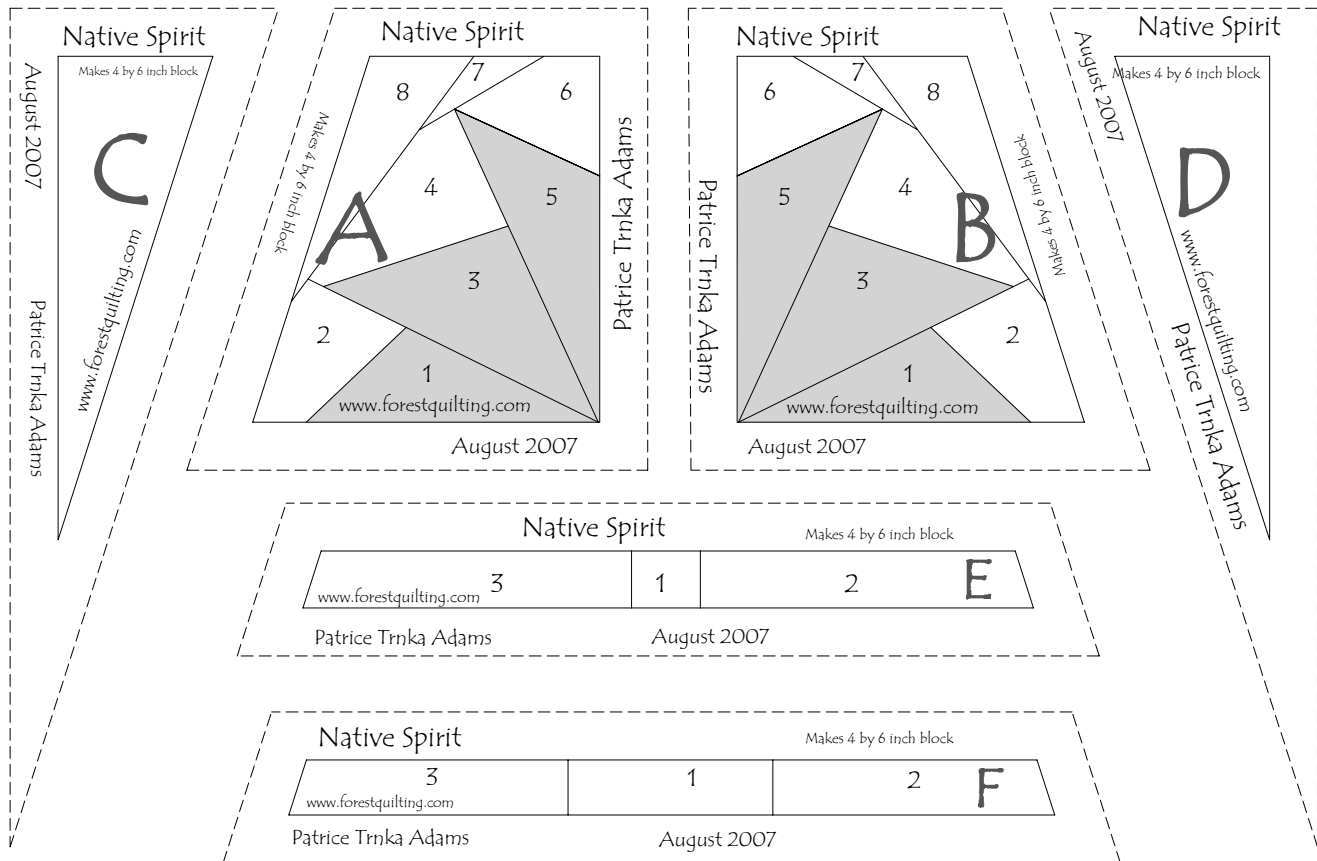

FOREST QUILTING

www.forestquilting.com

NATIVE SPIRIT

November 2007

Patrice Trnka Adams

4 x 6 inch block

9 Native Spirit blocks
 Sashing = 1/2 inch
 Inside Border = 1/2 inch
 Outside Border = 3 inches
 Binding = 1/4 inch

20.5 x 26.5 inch wall hanging

ORDER FOR SEWING PIECES TOGETHER

Sew A, B, E and F together. (twice)

Add corners D and C. (twice)

Sew G to one ABCDEF piece.

Add the last ABCDEF piece to the ABCDEFG piece.

FOREST QUILTING

www.forestquilting.com

NATIVE SPIRIT

November 2007

Patrice Trnka Adams

4 x 6 inch block

Native Spirit

Makes 4 by 6 inch block

August 2007