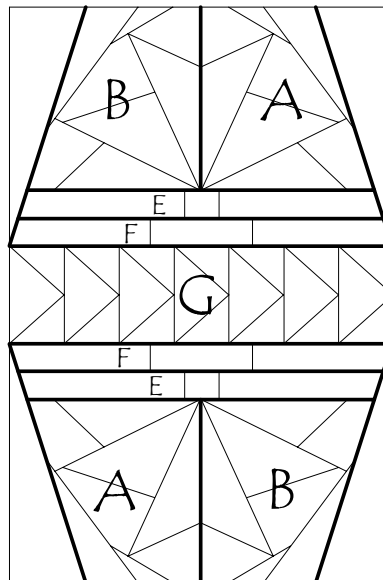

FOREST QUILTING

www.forestquilting.com

NATIVE SPIRIT

November 2007

Patrice Trnka Adams

4 x 6 inch block

9 Native Spirit blocks
 Sashing = 1/2 inch
 Inside Border = 1/2 inch
 Outside Border = 3 inches
 Binding = 1/4 inch

20.5 x 26.5 inch wall hanging

ORDER FOR SEWING PIECES TOGETHER

Sew A, B, E and F together. (twice)

Add corners D and C. (twice)

Sew G to one ABCDEF piece.

Add the last ABCDEF piece to the ABCDEFG piece.

FOREST QUILTING

www.forestquilting.com

NATIVE SPIRIT

November 2007

Patrice Trnka Adams

4 x 6 inch block

Native Spirit

Makes 4 by 6 inch block

August 2007

Patrice Trnka Adams

www.forestquilting.com

Native Spirit

Makes 4 by 6 inch block

August 2007

Patrice Trnka Adams

www.forestquilting.com

Native Spirit