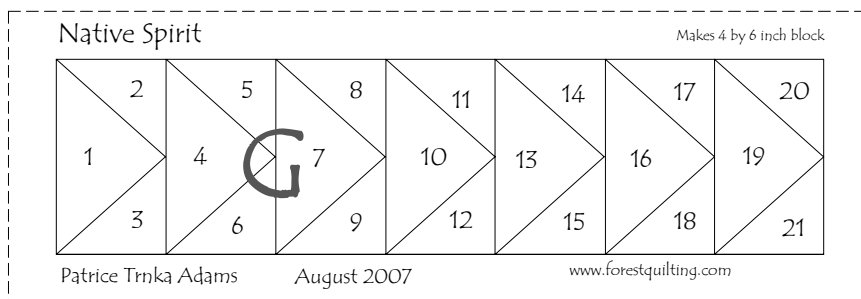

FOREST QUILTING

www.forestquilting.com

NATIVE SPIRIT

November 2007

Patrice Trnka Adams

4 x 6 inch block

9 Native Spirit blocks
 Sashing = 1/2 inch
 Inside Border = 1/2 inch
 Outside Border = 3 inches
 Binding = 1/4 inch

20.5 x 26.5 inch wall hanging

ORDER FOR SEWING PIECES TOGETHER

Sew A, B, E and F together. (twice)

Add corners D and C. (twice)

Sew G to one ABCDEF piece.

Add the last ABCDEF piece to the ABCDEFG piece.

FOREST QUILTING

www.forestquilting.com

NATIVE SPIRIT

November 2007

Patrice Trnka Adams

4 x 6 inch block

Native Spirit

Makes 4 by 6 inch block

August 2007