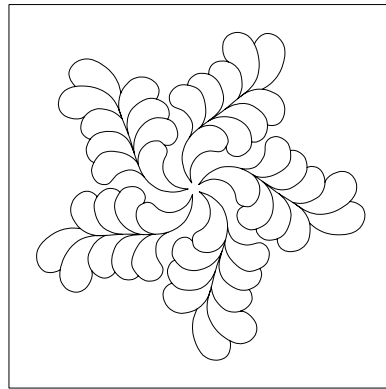

## Frances Plume - Round

July 2007

Patrice Trnka Adams

Motif pictured in proportion to being placed in a seven inch square.

### ENLARGEMENT SCALE

Enlarge 25% = 7.5 inch round motif

Enlarge 33% = 8 inch round motif

Enlarge 50% = 9 inch round motif

Match the dot & lines to creat a full motif.