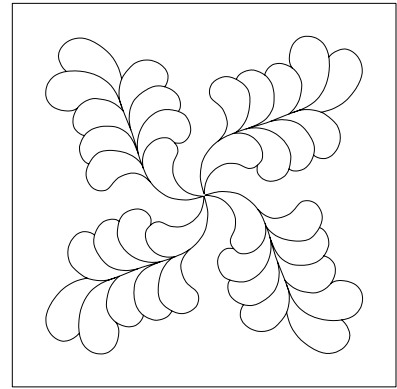

FOREST QUILTING

www.forestquilting.com

Frances Plume - Square

July 2007

Patrice Trnka Adams

Motif pictured in proportion to being placed in a six inch square.

ENLARGEMENT SCALE

Enlarge 25% = 6 inch square motif

Enlarge 50% = 7.25 inch square motif

Enlarge 68% = 8 inch square motif

Complete motif below is 4.75 inches square.