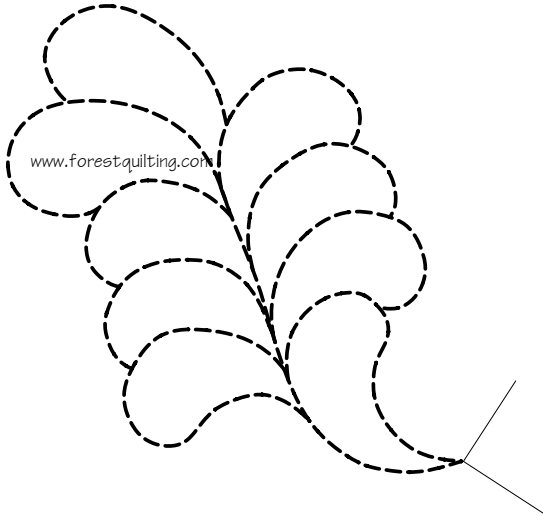

FOREST QUILTING

www.forestquilting.com

Frances Plume - Square

July 2007

Patrice Trnka Adams

Motif pictured in proportion to being placed in a six inch square.

ENLARGEMENT SCALE

Enlarge 25% = 6 inch square motif

Enlarge 50% = 7.25 inch square motif

Enlarge 68% = 8 inch square motif

Complete motif below is 4.75 inches square.